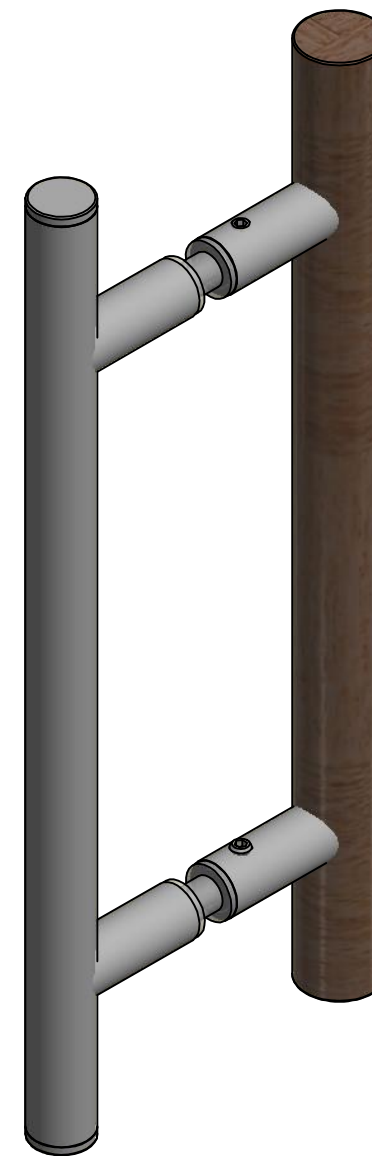

Cut out in glass, $\text{Ø}12\text{mm}$.
For glass thickness 6-13mm

ROCA